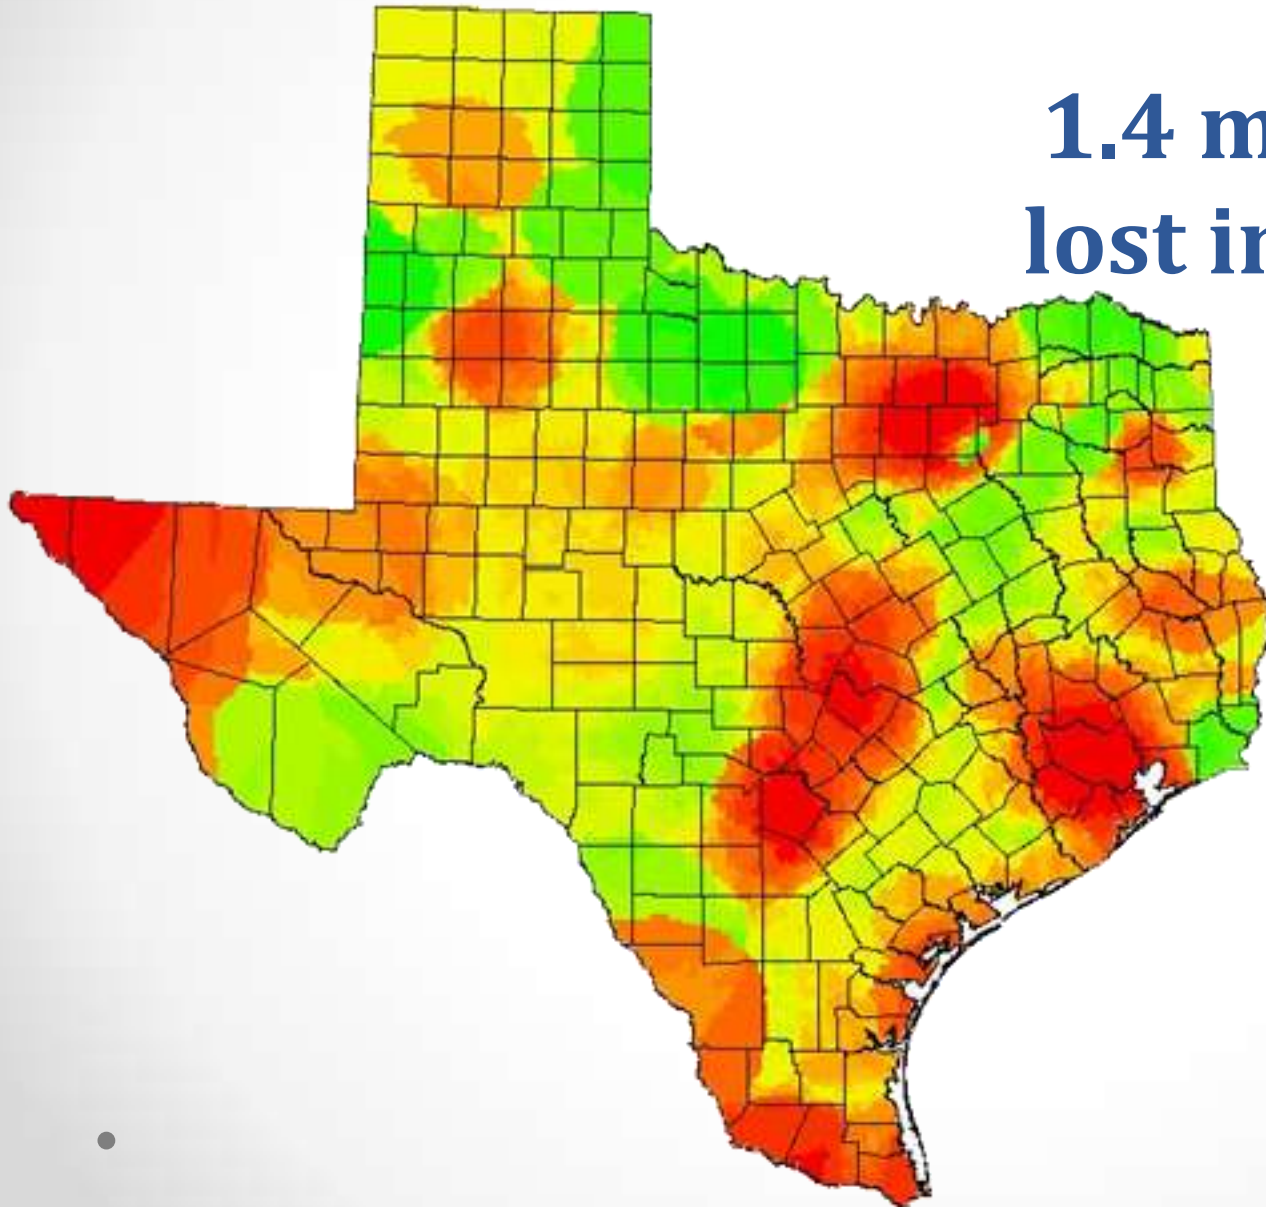

Why Conservation in the Llano?

**TEXAS LAND
CONSERVANCY**

Protecting the Nature of Texas.

97%
privately owned

**1.4 million acres
lost in last decade**

1.5 Million Acres Protected

Here's what could happen

**By 2020 we lose
another 1.5 million acres**

```
graph TD; A[Texas Land Conservation] --- B[State Parks WMA's/USFS]; A --- C[Private Landowners]
```

Texas Land Conservation

State Parks
WMA's/USFS

Private
Landowners

The Llano Watershed

- Watershed Area: 2,861,604 Ac
- Percent in Conservation: 0.3%