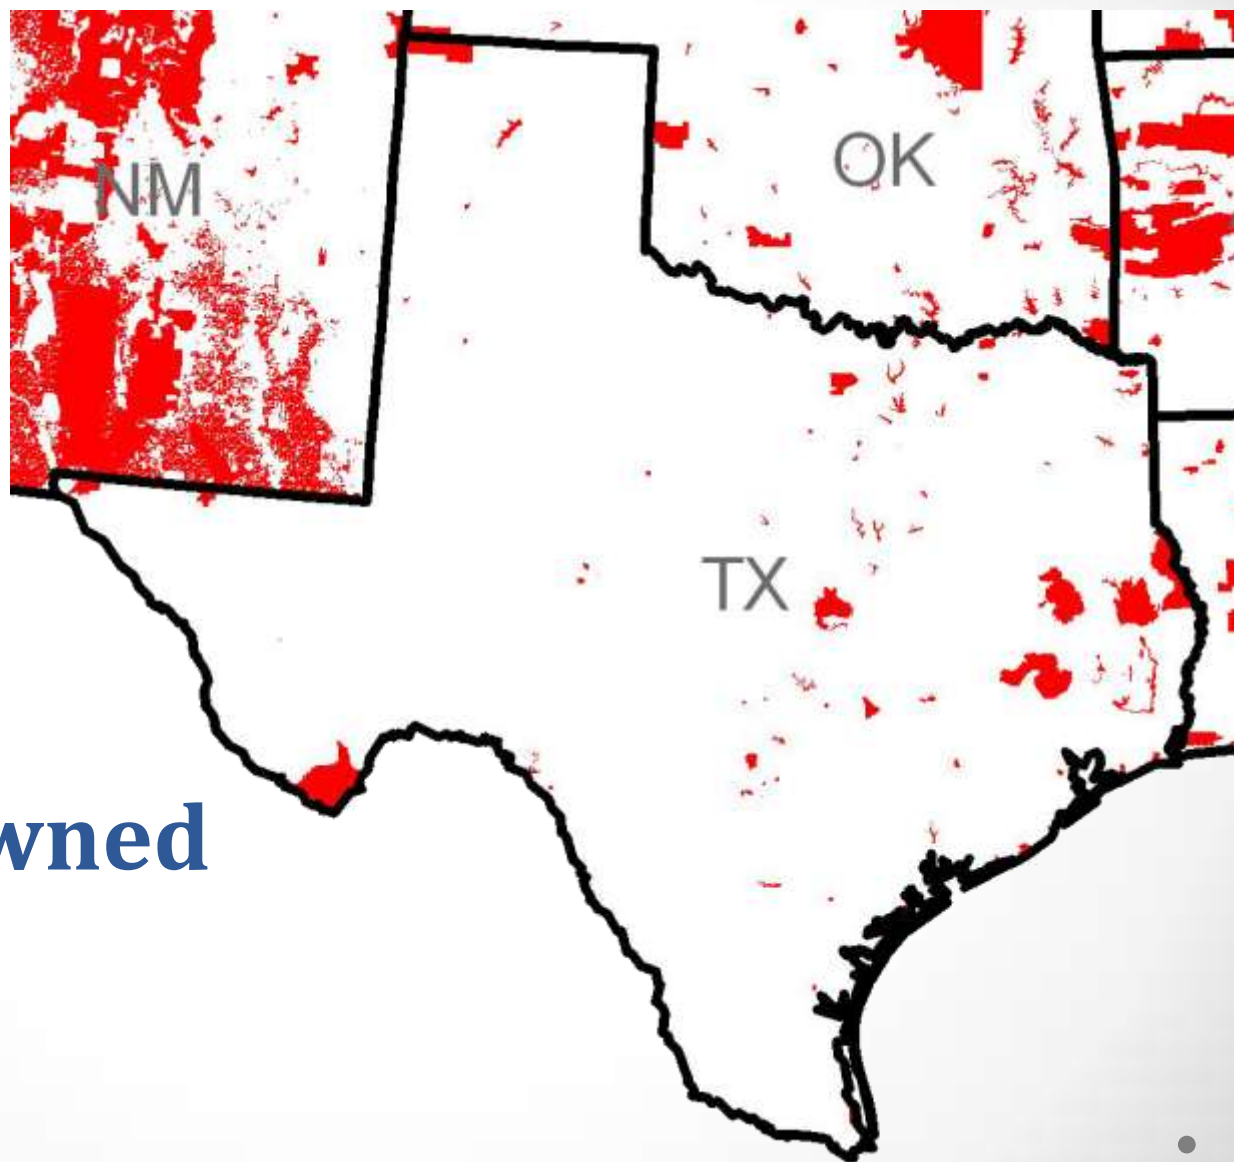

Why Conservation in the Llano?

**TEXAS LAND
CONSERVANCY**

Protecting the Nature of Texas.

97%
privately owned

**1.4 million acres
lost in last decade**

1.5 Million Acres Protected

Here's what could happen

**By 2020 we lose
another 1.5 million acres**

```
graph TD; A[Texas Land Conservation] --- B[State Parks WMA's/USFS]; A --- C[Private Landowners]
```

Texas Land Conservation

State Parks
WMA's/USFS

Private
Landowners

The Llano Watershed

- Watershed Area: 2,861,604 Ac
- Percent in Conservation: 0.3%

TEXAS LAND CONSERVANCY

Protecting the Nature of Texas.