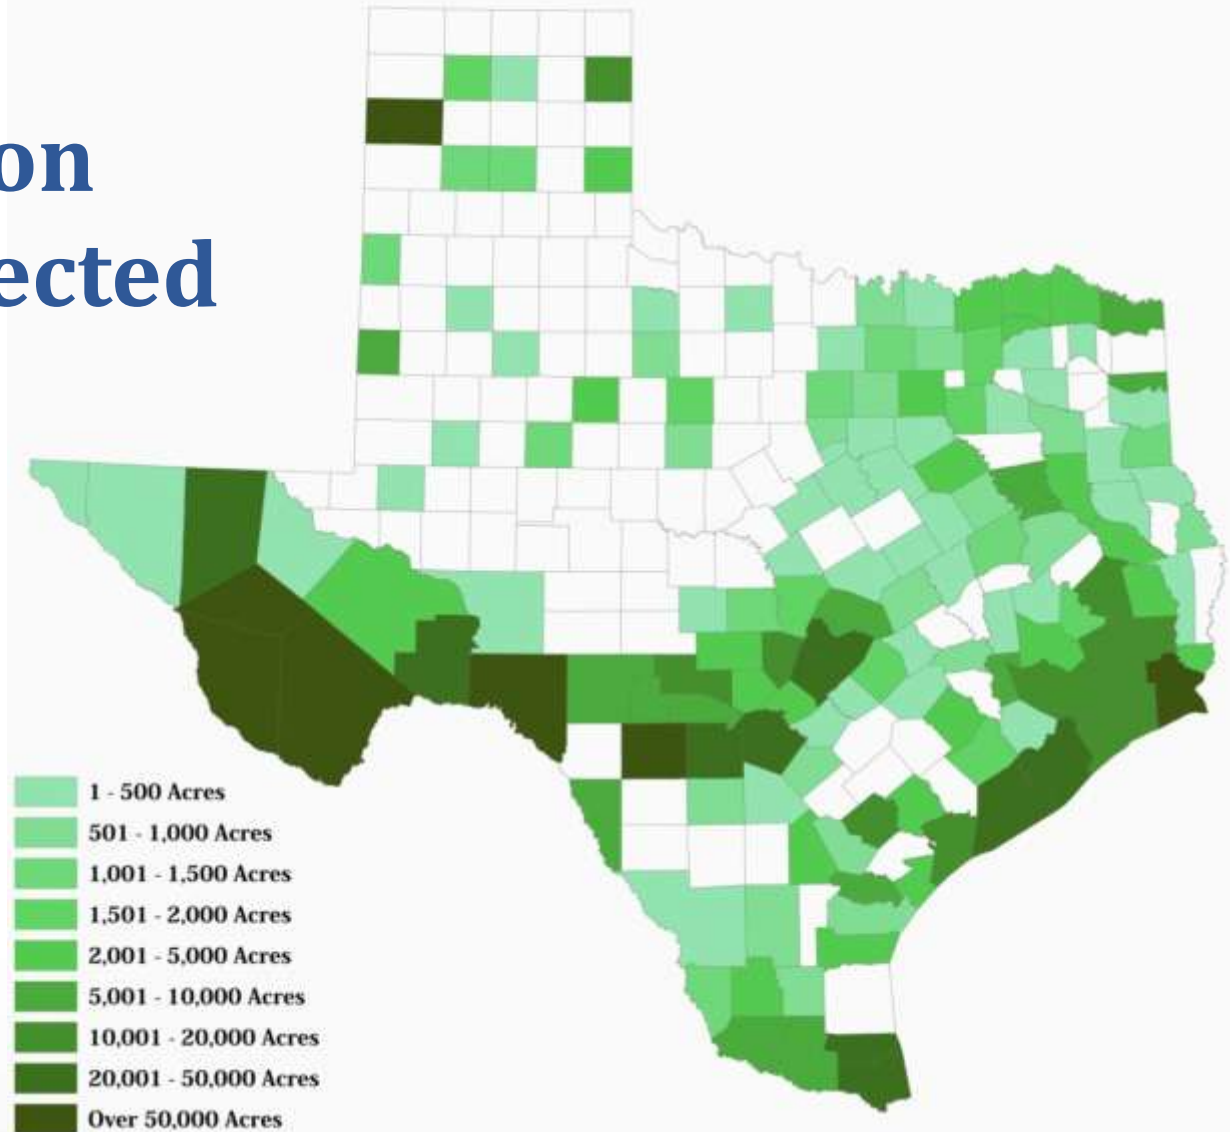

Why Conservation in the Llano?

**TEXAS LAND
CONSERVANCY**

Protecting the Nature of Texas.

97%
privately owned

**1.4 million acres
lost in last decade**

1.5 Million Acres Protected

Here's what could happen

**By 2020 we lose
another 1.5 million acres**

```
graph TD; A[Texas Land Conservation] --- B[State Parks WMA's/USFS]; A --- C[Private Landowners]
```

Texas Land Conservation

State Parks
WMA's/USFS

Private
Landowners

The Llano Watershed

- Watershed Area: 2,861,604 Ac
- Percent in Conservation: 0.3%

TEXAS LAND CONSERVANCY

Protecting the Nature of Texas.