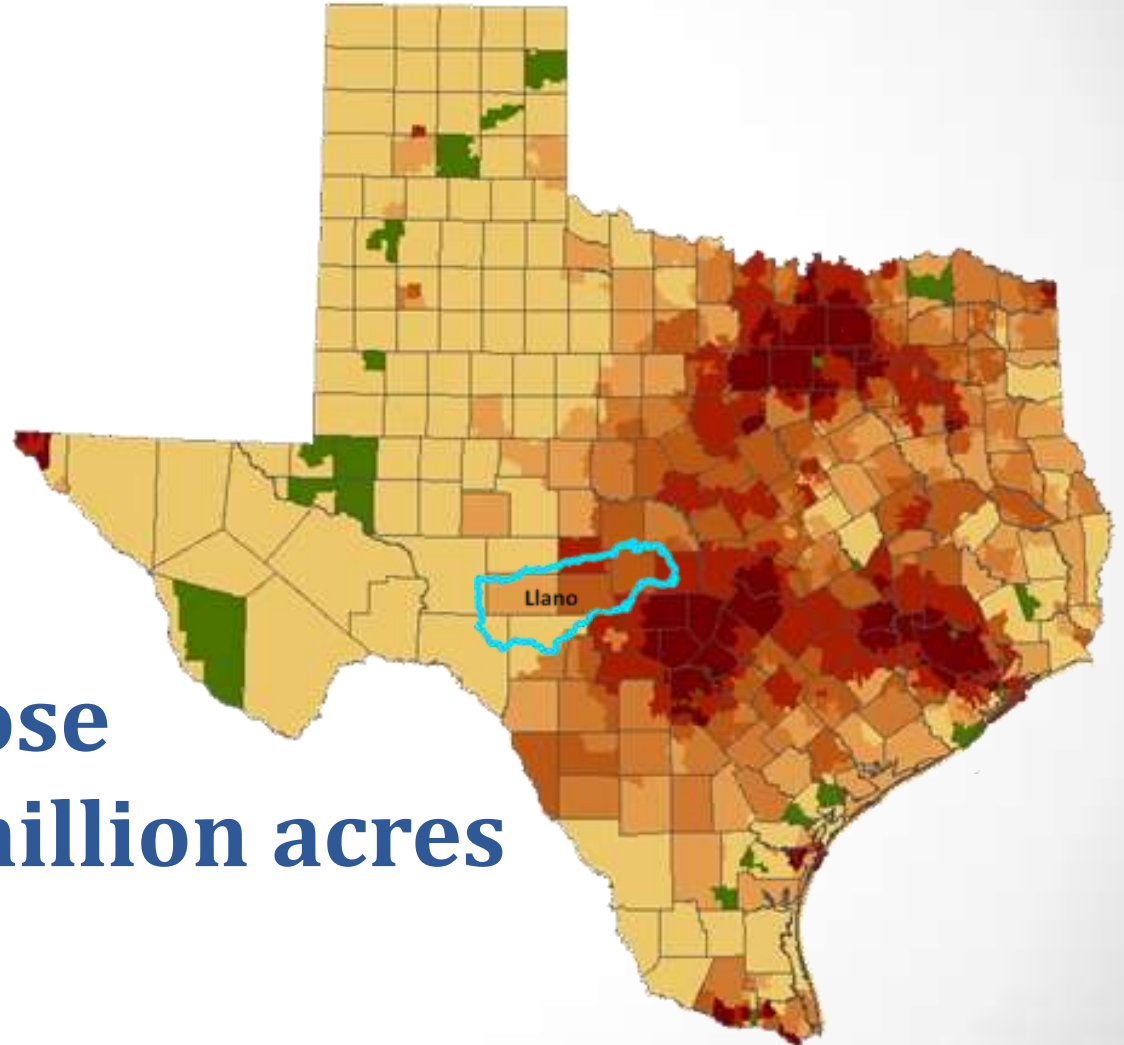

Why Conservation in the Llano?

**TEXAS LAND
CONSERVANCY**

Protecting the Nature of Texas.

97%
privately owned

**1.4 million acres
lost in last decade**

1.5 Million Acres Protected

Here's what could happen

**By 2020 we lose
another 1.5 million acres**

```
graph TD; A[Texas Land Conservation] --- B[State Parks WMA's/USFS]; A --- C[Private Landowners]
```

Texas Land Conservation

State Parks
WMA's/USFS

Private
Landowners

The Llano Watershed

- Watershed Area: 2,861,604 Ac
- Percent in Conservation: 0.3%

TEXAS LAND CONSERVANCY

Protecting the Nature of Texas.