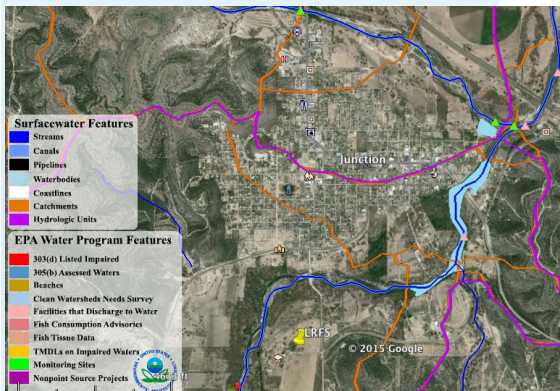

Upcoming Events

First Day Hikes

January 1st

Texas State Parks are helping you start the year off right with [First Day Hikes](#)

LRWA Planning Meeting

January 10

Have an idea for a program or event you would like to see the Alliance present this year? Join us Sunday, January 10th for our annual planning meeting. BBQ will be served. [More details](#)

Texas Stream Team Training

January 30th in Junction

Details forthcoming